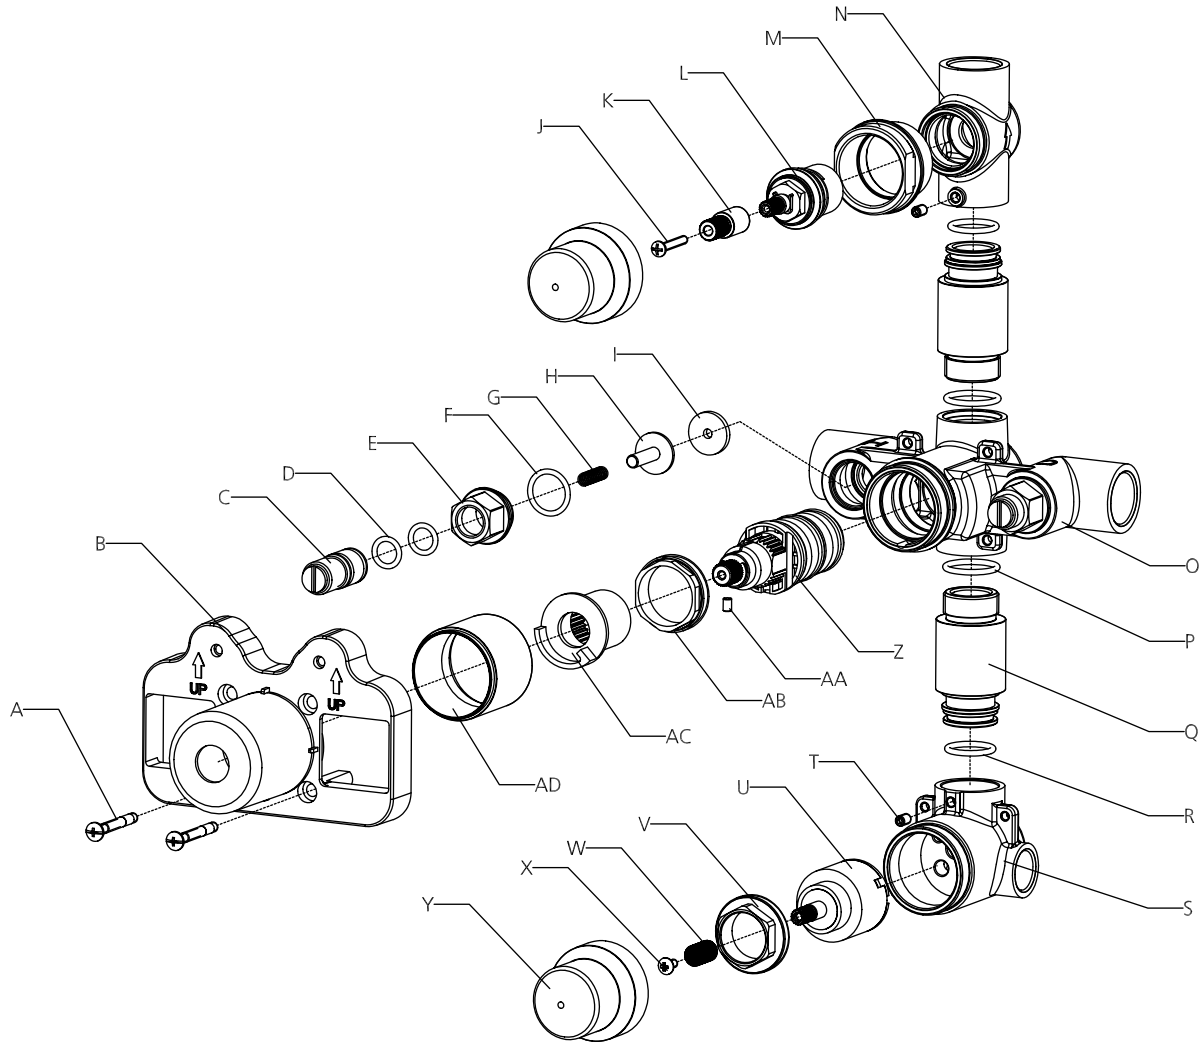

## KI-4203

THREE HANDLE THERMOSTATIC ROUGH WITH  
FLOW CONTROL & 2-WAY DIVERTER

### DIMENSIONAL DATA SHEET

DATE 7 APRIL 2009

NUMBER A661058

DIMENSIONS IN INCHES & MILLIMETRES

# K1-4203

THREE HANDLE THERMOSTATIC ROUGH WITH FLOW CONTROL & 2-WAY DIVERTER

A Screw (008230)  
 B Plaster guard (127214)  
 C Spiral bar (017119)  
 D O-Ring (048038)  
 E Nut (009111)  
 F O-Ring (063060)  
 G Spring (005060)  
 H Cartridge (024092)  
 I Seal (010113)  
 J Screw (065152)  
 K Adaptor (110406)  
 L Cartridge assembly (507911)  
 M Connecting Tube (035484)  
 N Body (076707)  
 O Body (076706)

P O-Ring (072073N)  
 Q Adaptor (067765)  
 R O-Ring (004096N)  
 S Body (076697)  
 T Screw (075039)  
 U Cartridge assembly (507775N)  
 V Adaptor (104289)  
 W Adaptor (057673)  
 X Screw (065172)  
 Y Protective cap (038008)  
 Z Cartridge assembly (507132)  
 AA Screw (003146)  
 AB Adaptor (104061)  
 AC Stopper (049108)  
 AD Sleeve (041754)