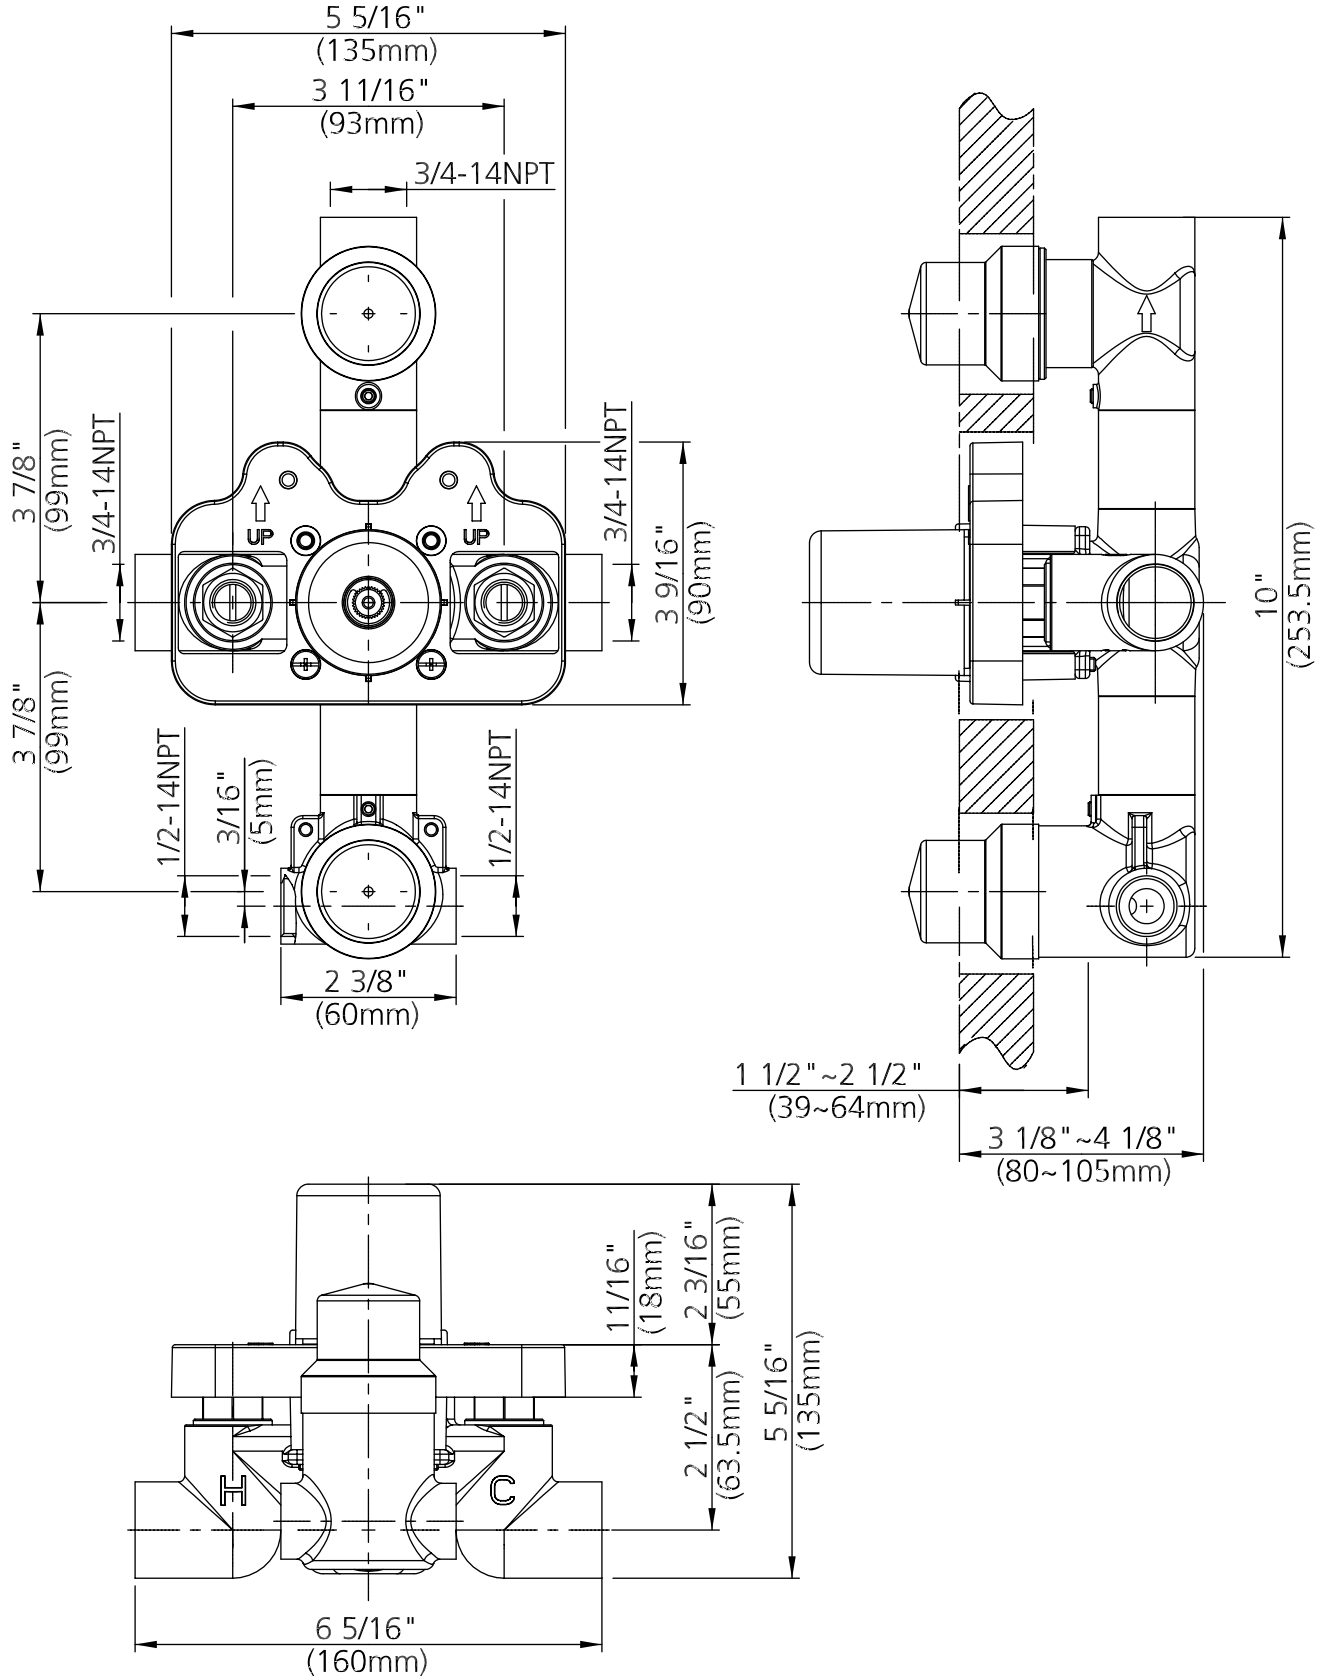

## KI-4203

THREE HANDLE THERMOSTATIC ROUGH WITH  
FLOW CONTROL & 2-WAY DIVERTER

### DIMENSIONAL DATA SHEET

DATE 7 APRIL 2009

NUMBER A661058

DIMENSIONS IN INCHES & MILLIMETRES

# K1-4203

THREE HANDLE THERMOSTATIC ROUGH WITH FLOW CONTROL & 2-WAY DIVERTER

A Screw (008230)  
 B Plaster guard (127214)  
 C Spiral bar (017119)  
 D O-Ring (048038)  
 E Nut (009111)  
 F O-Ring (063060)  
 G Spring (005060)  
 H Cartridge (024092)  
 I Seal (010113)  
 J Screw (065152)  
 K Adaptor (110406)  
 L Cartridge assembly (507911)  
 M Connecting Tube (035484)  
 N Body (076707)  
 O Body (076706)

P O-Ring (072073N)  
 Q Adaptor (067765)  
 R O-Ring (004096N)  
 S Body (076697)  
 T Screw (075039)  
 U Cartridge assembly (507775N)  
 V Adaptor (104289)  
 W Adaptor (057673)  
 X Screw (065172)  
 Y Protective cap (038008)  
 Z Cartridge assembly (507132)  
 AA Screw (003146)  
 AB Adaptor (104061)  
 AC Stopper (049108)  
 AD Sleeve (041754)